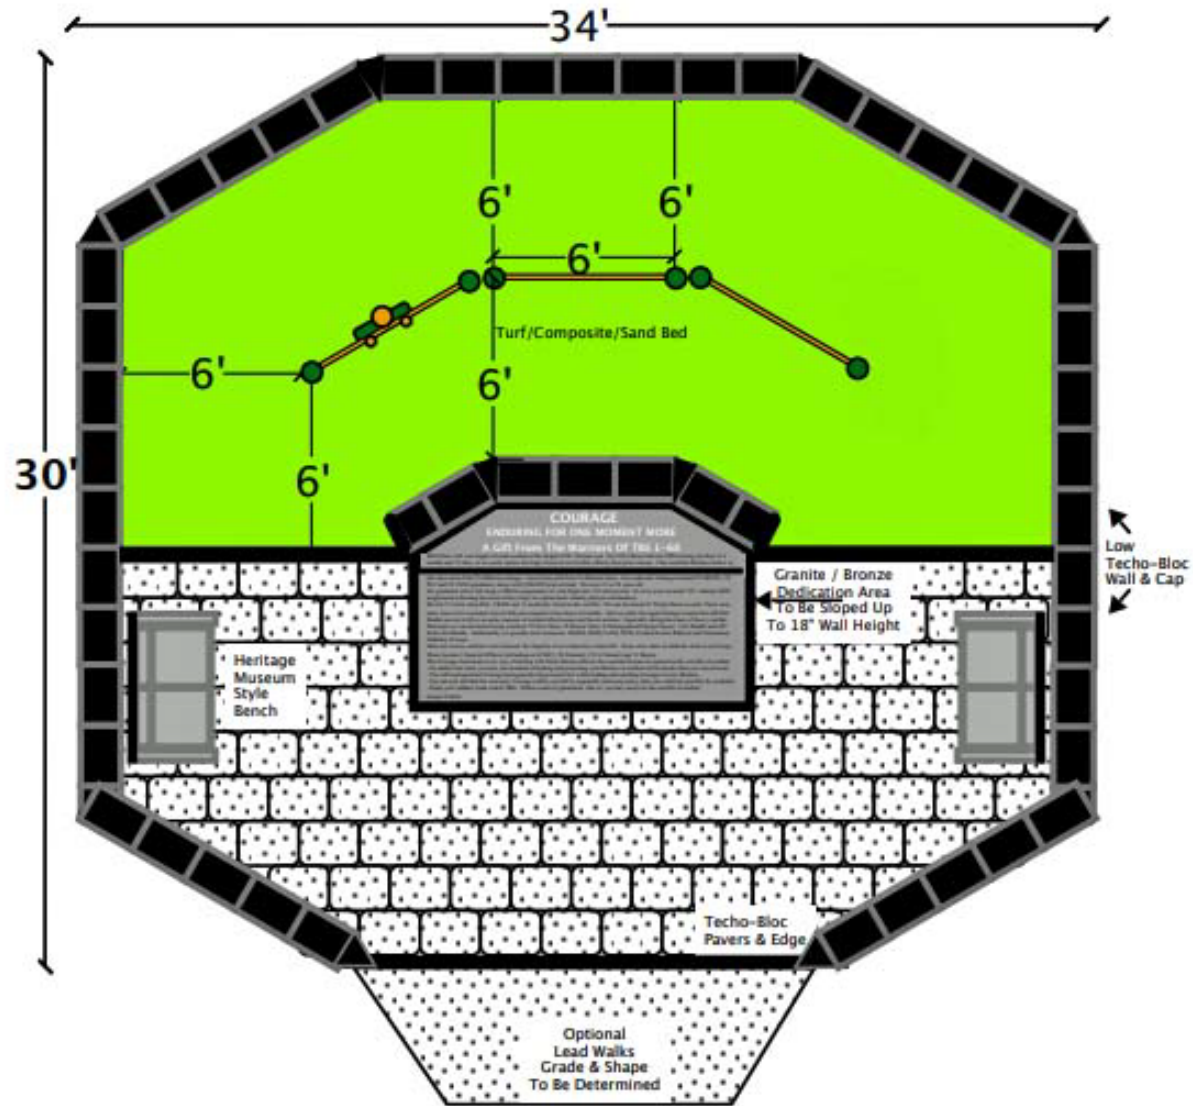

Courage Monument Quantico

Progress as of Jan 2024

Layout details

Camp Barrett

★ Proposed Memorial Site 1

★ Proposed Memorial Site 2

Lopez Hall

Scanning a Marine for bronze casting

Their gym was the perfect setup

- A commercial scanning company produced complete 3-D tomographic data beginning with the head (seen here during a break).
- Multiple scanning passes were made to 'build up' a 3-D image.