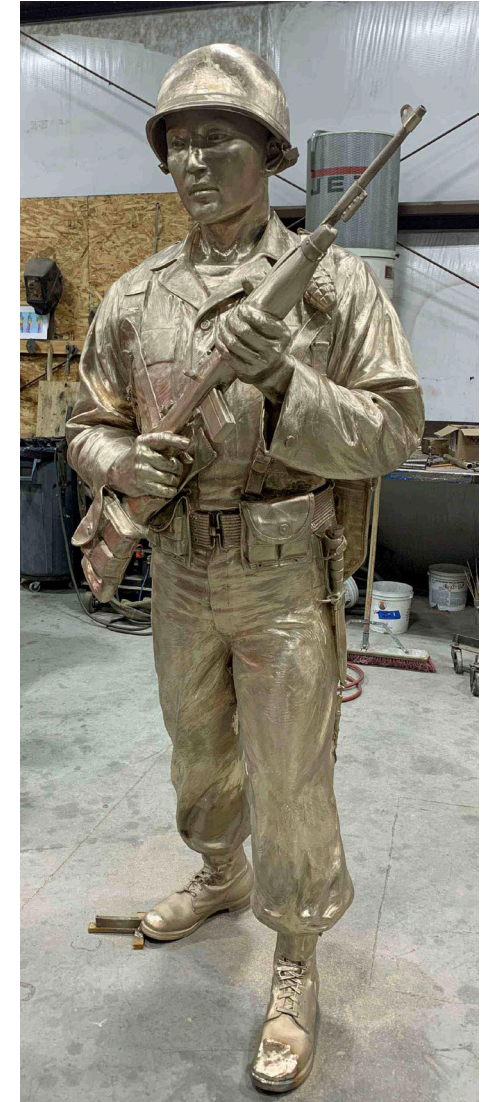

Courage Monument Quantico

Progress as of Jan 2024

Layout details

Camp Barrett

★ Proposed Memorial Site 1

★ Proposed Memorial Site 2

Lopez Hall

Scanning a Marine for bronze casting

Their gym was the perfect setup

- A commercial scanning company produced complete 3-D tomographic data beginning with the head (seen here during a break).
- Multiple scanning passes were made to 'build up' a 3-D image.

Building up a 'whole body' scan data base

- The Lt. held difficult poses for long periods of time as various parts of his body were scanned and integrated into a whole image.

Firebird Bronze foundry

Sculptor, Jay Warren, has worked with Firebird for decades. They recently finished his statue of an ROK soldier for a previous commission. Numerous parts were cast and welded together. Staff bronze technicians then smoothed all the welds. Parts of another soldier in the same tableau await assembly below.