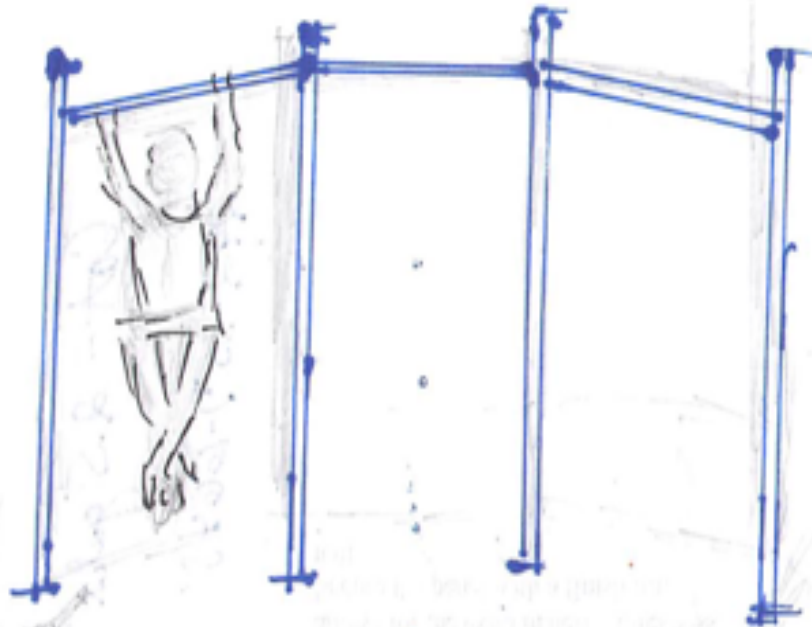

Courage Original Concept Sketech

RIFLE!
78) 6FAG

COURAGE IS ENDURANCE FOR ONE MOMENT MORE

COURAGE IS ENDURANCE FOR
ONE MOMENT MORE

Handwritten signature