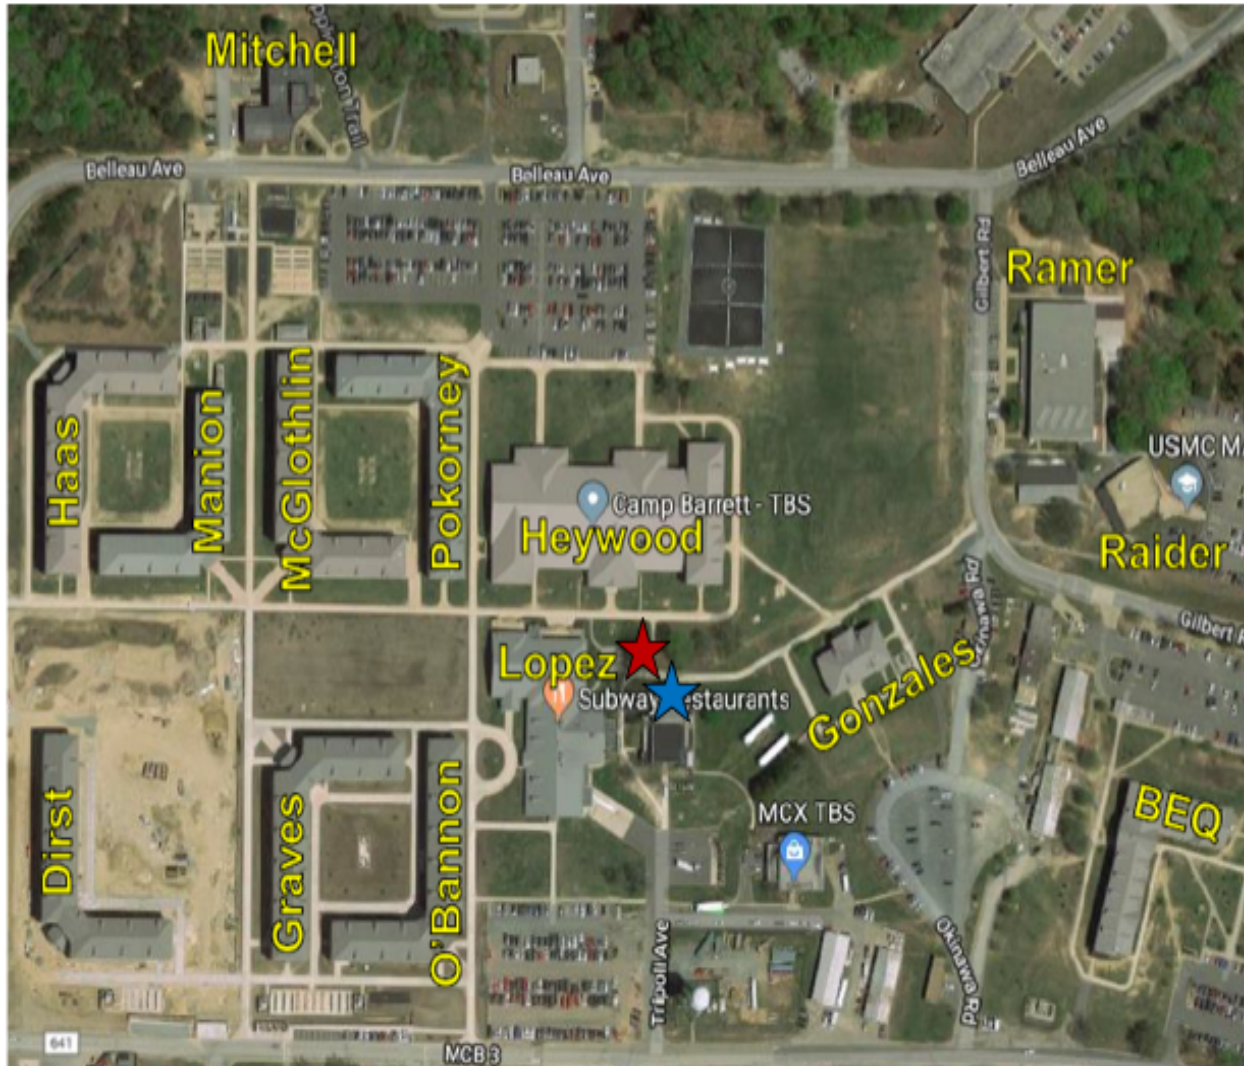

Courage Monument Quantico

Progress as of Jan 2024

Layout details

Camp Barrett

★ Proposed Memorial Site 1

★ Proposed Memorial Site 2

Lopez Hall

Scanning a Marine for bronze casting

- The USMC Recruiting Station, Portland, XO and staff welcomed the Courage team.

How to be absolutely authentic?

- Circa 1967 utilities, cover, belt, boots and blousing garters were provided by Alpha Co., TBS 1-68 veterans.
- They were a perfect fit for a newly commissioned 2nd Lt. awaiting a June '24 TBS class date!

Their gym was the perfect setup

- A commercial scanning company produced complete 3-D tomographic data beginning with the head (seen here during a break).
- Multiple scanning passes were made to 'build up' a 3-D image.